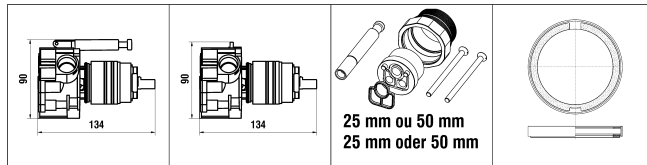

**Simibox
Avec inverseur
Mit Umsteller**

**Simibox
Sans inverseur
Ohne Umsteller**

**5.30012 = 25 mm
5.30013 = 50 mm**

**5.64001 = 15 mm
5.64002 = 30 mm**