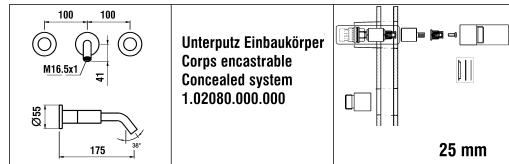

3.1233.6.004.120.1 Chrome

3.1233.6.081.120.1 Black Titanium

3.1233.6.090.120.1 PVD Inox

5.30016.000.000