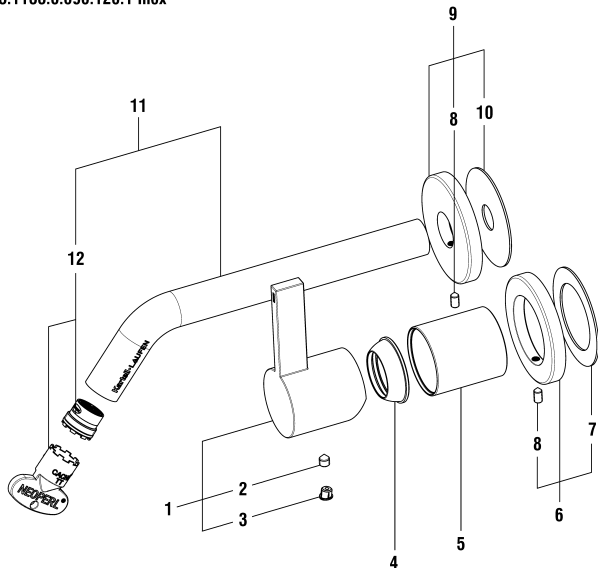

Kat./Cat. => Arwa  
Unterputz Einbaukörper  
Corps encastrable  
Concealed system  
5.74049.000.000

25 mm

3.1133.6.004.120.1 Chrome

3.1133.6.081.120.1 Black Titanium

3.1133.6.090.120.1 Inox

5.30023.000.000