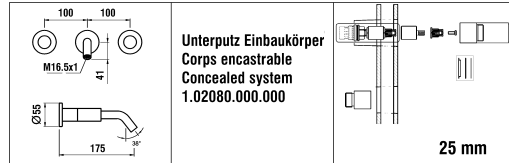

3.1233.6.004.120.1 Chrome

3.1233.6.081.120.1 Black Titanium

3.1233.6.090.120.1 PVD Inox

5.30016.000.000