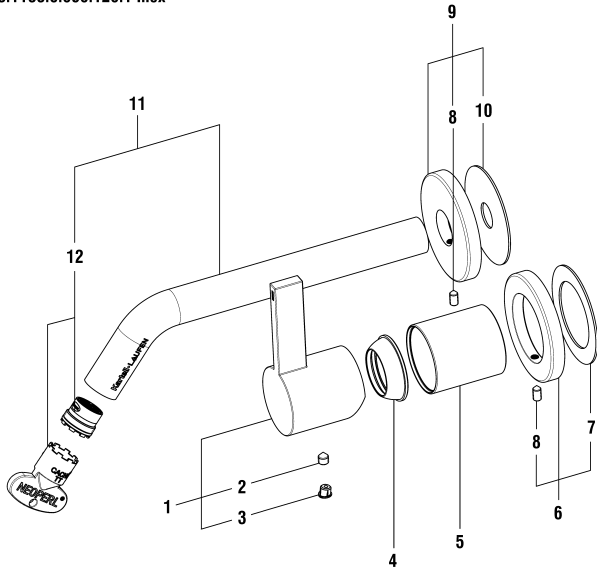

Kat./Cat. => Arwa
Unterputz Einbaukörper
Corps encastrable
Concealed system
5.74049.000.000

25 mm

3.1133.6.004.120.1 Chrome

3.1133.6.081.120.1 Black Titanium

3.1133.6.090.120.1 Inox

5.30023.000.000

Kartell by Laufen